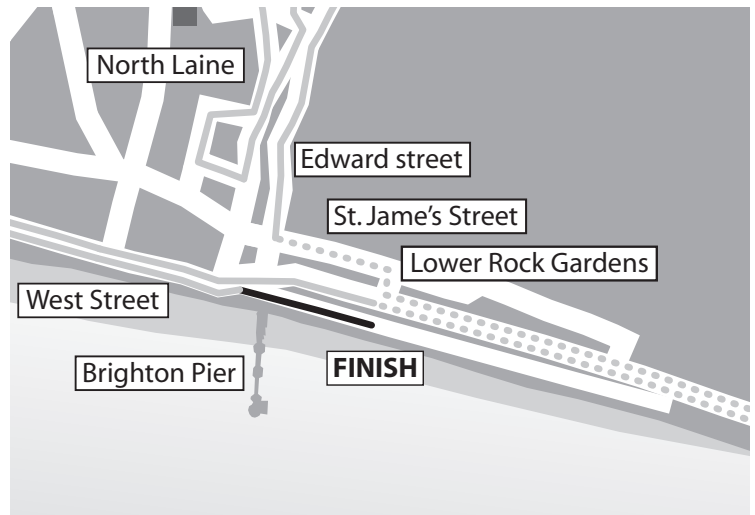

Zone 7

Event Date: 12 - 14th April 2019

Various Closures between:

12th – 16th April 2019

Road Closed	Closed Between	Other Roads Affected
Closure from 5am on 13th April		
Madeira Drive	Lampost 8 – 20	N/A
Extended Closure on the 15th April		
Madeira Drive	Duke's Mound – Aquarium Roundabout	Duke's Mound
Closure on 16th April		
Madeira Drive	Lampost 8 – 20	N/A
Road re-opened on 16th April