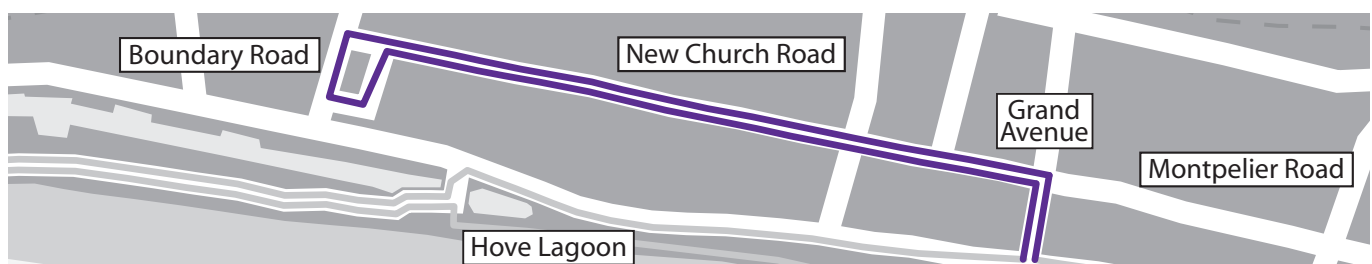

Zone 5

Event Date: 14th April 2019

Roads Closed at: 6:00am

Roads Open at: 4:00pm

Road Closed	Closed Between	Other Roads Affected
Grand Avenue	The Drive / Church Road – A259 Kingsway	N/A
B2066 Church Road	Grand Avenue – Sackville Road/ Hove Street	The Drive / Tisbury Road / Third Avenue / Norton Road / Fourth Avenue / Hove Villas / Albany Villas / Ventnor Villas / Medina Villas / Osborne Villas / George Street / Seaford Road / St Aubyns / Tesco's Car Park / Vallance Road / Connaught Road / A2023 Sackville Road
New Church Road	Sackville Road/ Hove Street – Boundary Road	A2023 Hove Street / Aymer Road / Pembroke Avenue / Princes Square / Pembroke Gardens / Westbourne Gardens / Westbourne Villas / Rutland Gardens / Sackville Gardens / Walsingham Road / Carlisle Road / Richardson Road / Richardson Road / St Philips Mews / Langdale Gardens / Hogarth Road / Braemore Road / Amesbury Crescent / Berriedale Avenue / Park Road / Welbeck Avenue / Coleman Avenue / Portland Avenue / Wish Road / Saxon Road / Tennis Road / Roman Road / Mornington Crescent / Brittany Road / Aldrington Close / Derek Avenue / Portland Villas / St Keyna Avenue / Glebe Villas / St Leonard's Gardens / Leicester Villas / Worcester Villas
Boundary Road	Franklin Road – Seaford Road	St Aubyns Road / St Andrew's Road / North Street
Seaford Road	Boundary Road – St Leonards Road	N/A
St Leonard's Road	Seaford Road – New Church Road	St Leonard's Avenue