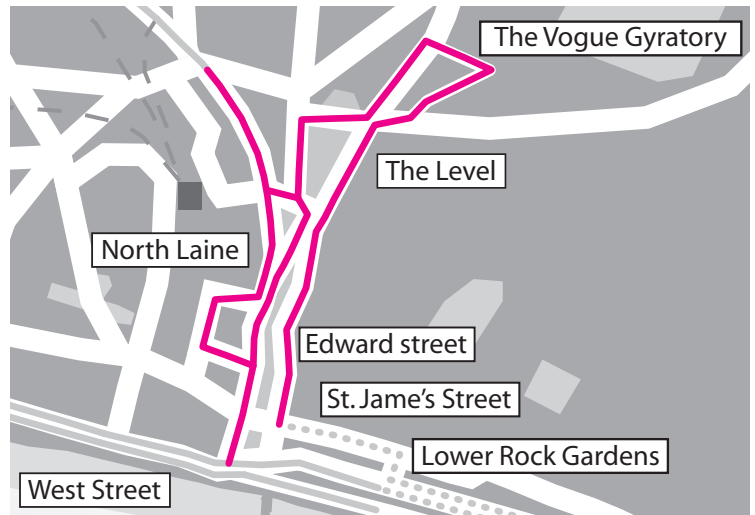

Zone 2

Event Date: 14th April 2019

Roads Closed at: 5:30am

Roads Open at: 12:00pm

Road Closed	Closed Between	Other Roads Affected
A23 (London Road/ Preston Road/ York Place/ Gloucester Place/ Old Steine)	New England Road (Preston Circus) – Old Steine)	Rose Hill Terrace / Baker Street / Francis Street / Oxford Street / York Hill / Baker Street / Francis Street / Oxford Street / Oxford Place / Cheapside / Trafalgar Street / Blenheim Place / Gloucester Road / Pool Valley / Church Street / Edward Street / Princes Street / James Street / Steine Street
Ditchling Road	St Peter's Place – Union Road	Baker Street / Francis Street / Oxford Street / Oxford Place
North Road	A23 Gloucester Place – Gardener Street	Cheltenham Place / Vine Street / Robert Street / Jubilee Street / Queens Road
Jubilee Street	North Road – New Road	New Road / Church Street
Church Street	Jubilee Street – A23 Old Steine	N/A
Richmond Place	Gloucester Place – St Peter's Place	Richmond Parade
St Peter's Place	Richmond Place – A23 York Place	N/A
Union Road	Ditchling Road – A270 Lewes Road	Rose Hill / Park Crescent Terrace
A270 Lewes Road	Gytratory / Melbourne Street – Richmond Place	Southover Street / Park Crescent Place / Trinity Street / St Martin's Street / St Paul's Street / St Mary Magdalene Street / St Martin's Place / Caledonian Road / Edinburgh Road / Hanover Crescent / Phoenix Place
Franklin Road	A270 Lewes Road – Wellington Road	Hastings Road / Franklin Street / Upper Wellington Road
Wellington Road	Franklin Road – Elm Grove	N/A
Elm Grove	Wellington Road – A270 Lewes Road	N/A
Grand Parade	Richmond Place – A23 Old Steine	Morley Street / Kingswood Street