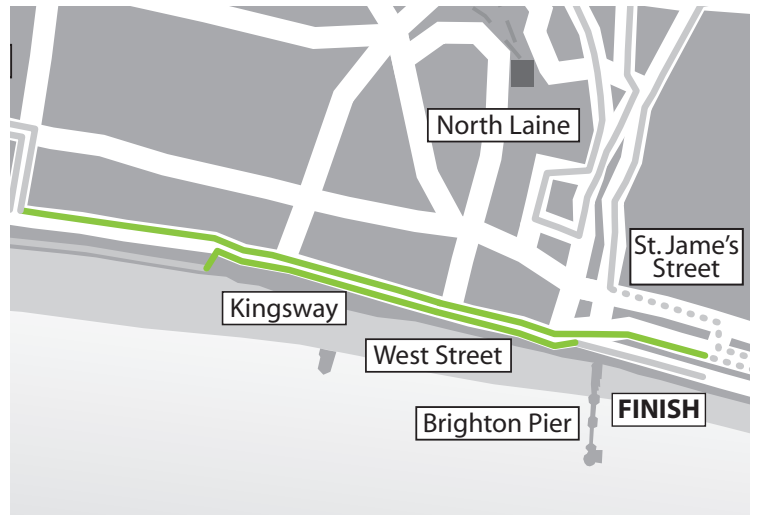

Zone 4

Event Date: 14th April 2019

Roads Closed at: 5:30am

Roads Open at: 5:00pm

Road Closed	Closed Between	Other Roads Affected
A259 Marine Parade / Grand Junction Road / Kings Road / Kingsway	Lower Rock Gardens – Grand Avenue	Rock Place / New Steine / Wentworth Street / Margaret Street / Camelford Street / Madeira Place / Broad Street / Charles Street / Manchester Street / Steine Street / Pool Valley / Brills Lane / East Street / Little East Street / Kings Road / Black Lion Street / Ship Street / Middle Street / West Street / Cannon Place / Queensbury Mews / Regency Square / Preston Street / Little Preston Street / Cavendish Place / Oriental Place / Bedford Square / Norfolk Street / Western Street / Waterloo Street / Brunswick Square / Landsdown Place / Holland Road / Adelaide Crescent / St Johns Road / First Avenue