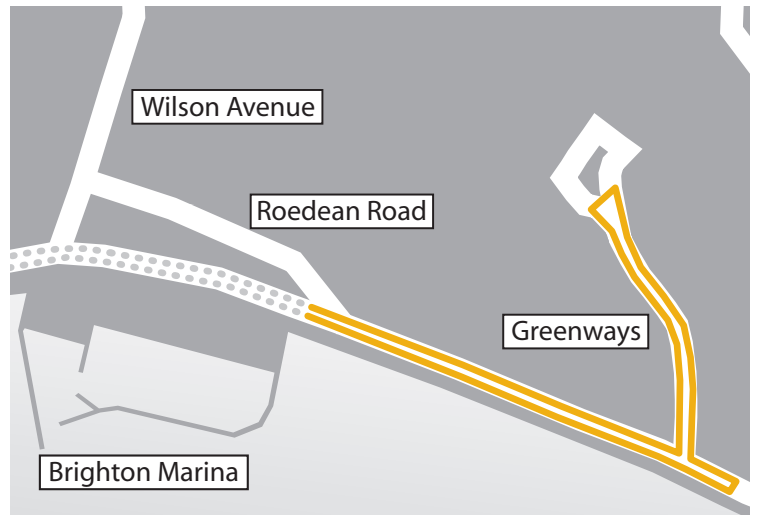

Zone 3B

Event Date: 14th April 2019

Roads Closed at: 5:30am

Roads Open at: 1:30pm

Road Closed	Closed Between	Other Roads Affected
A259 Marine Parade	Roedean Road – Nevill Road	N/A
Greenway	A259 – Ainsworth Avenue	Blind Veterans UK / Beacon Hill / Ainsworth Avenue