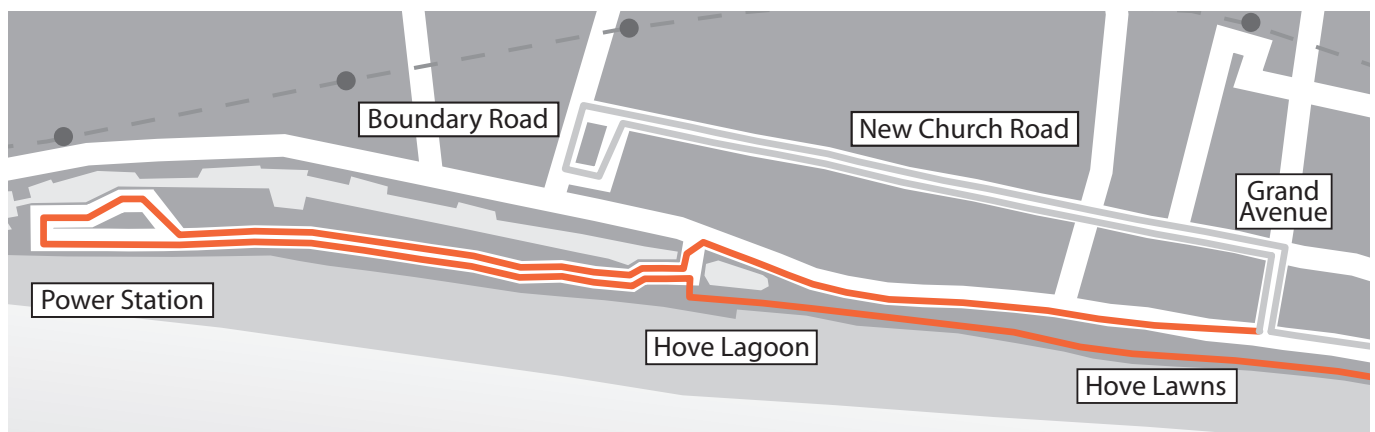

Zone 6

Event Date: 14th April 2019

Roads Closed at: 6:00am

Roads Open at: 4:30pm

Road Closed	Closed Between	Other Roads Affected
A259 Kingsway	Grand Avenue – Wharf Road	Fourth Avenue / Medina Terrace / Sussex Road / St Aubyns South / Hove Street / Albany Villas / Osborne Villas / Seaford Road / St Aubyns / Vallance Gardens / Princes Crescent / Westbourne Villas / Sackville Gardens / Walsingham Road / Carlisle Road / Langdale Road / Langdale Gardens / Braemore Road / Berriedale Avenue / Welbeck Avenue / Wish Road / Glendor Road / Tennis Road
Wharf Road	A259 Kingsway – Basin Road South	Basin Road North
Basin Road South	Full length	Western Esplanade
Esplanade	Western Esplanade – Peace Statue	N/A