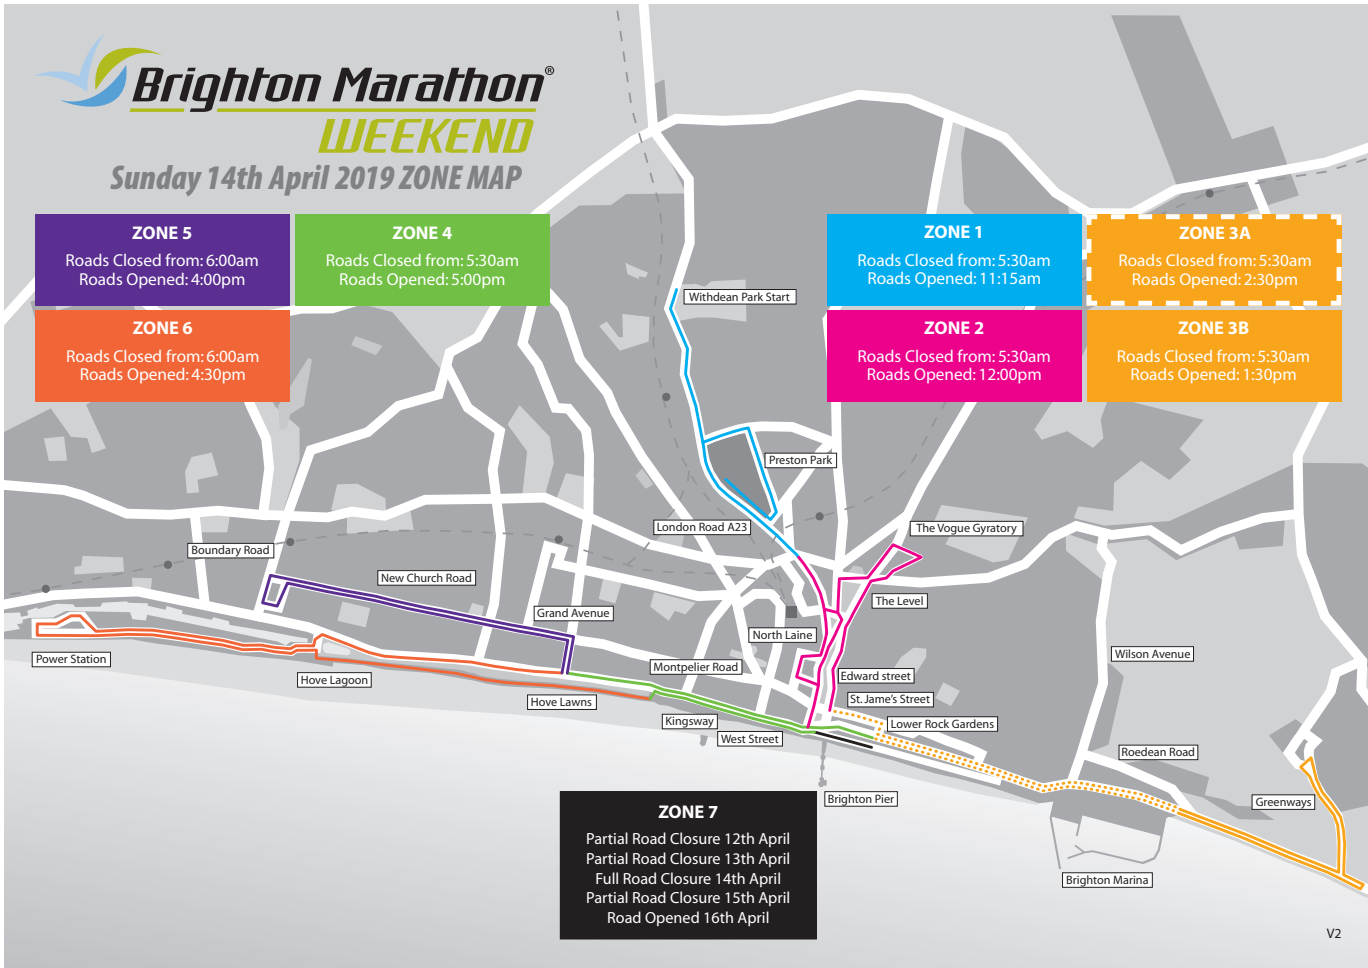

No access to closed road from road affected

Overview

Zone 1

Event Date: 14th April 2019

Roads Closed at: 5:30am

Roads Open at: 11:15am

Road Closed	Closed Between	Other Roads Affected
A23 (London Road/ Preston Road)	The Deneway – New England Road (Preston Circus)	Peacock Lane / Surrenden Crescent / The Approach / Varndean Road / Cliveden Court / Kingsmere / Harrington Road / Knoyle Road / Bourne Court / Mandalay Court / The Excelsior / Lilac Court / The Park Apartments, Park Mews & Windsor Court / Withdean Rise / Withdean Court Avenue / Cedar Court / Leahurst Court Road / Tower Gate / Clermont Road / Cumberland Road / Lauriston Road / St Bernadette's RC Primary School / Preston Park Hotel / South Road / Lovers Walk / Rockery Close / Preston Grange / Dyke Road Drive / Springfield Road / Preston Circus
Preston Drive	London Road A23 – Surrenden Road	Surrenden Road / Harrington Villas / Bavant Road
Preston Park Avenue	Preston Drive – Stanford Avenue	Stanford Avenue