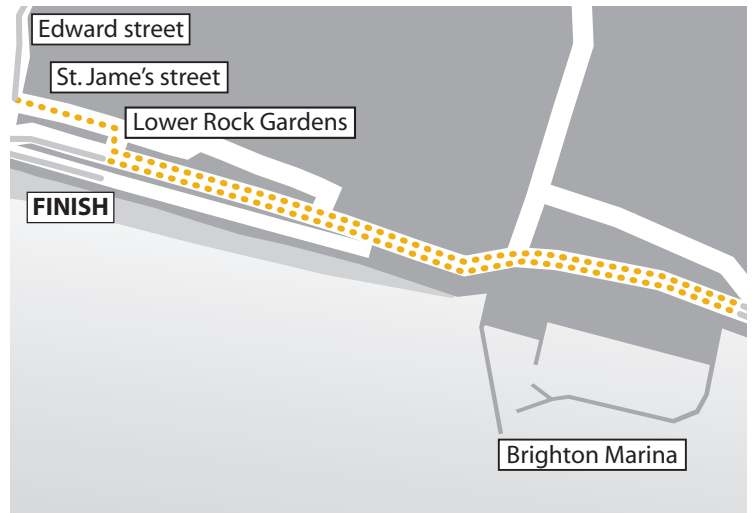

Zone 3A

Event Date: 14th April 2019

Roads Closed at: 5:30am

Roads Open at: 2:30pm

Road Closed	Closed Between	Other Roads Affected
A259 Marine Parade	Lower Rock Gardens – Roedean Road	Atlingworth Street / Grafton Street / Wyndham Street / Charlotte Street / Marine Gardens / Bedford Street / Royal Crescent / Royal Crescent Mews / Burlington Street / Crescent Place / Bloomsbury Place / Marine Square / Portland Place / Seymour Place / Paston Place / Eastern Terrace / Belgrave Place / Eaton Place / Chesham Place / Lewes Crescent / Arundel Terrace / Arundel Road / Arundel Street / Marina Way / Marina Way Slipway to A259 Eastbound / Marina Way Slipway to A259 West Bound / Entrance to Marine Gate / Entrance to Roedean Café / Roedean Road
St. James's Street	Old Steine - Lower Rock Gardens	Steine Street / Manchester Street / Charles Street / Bread Street / Madeira Place / Camelford Street / Van Alen Mews / Margaret Street / Wentworth Street / New Steine / Rock Place