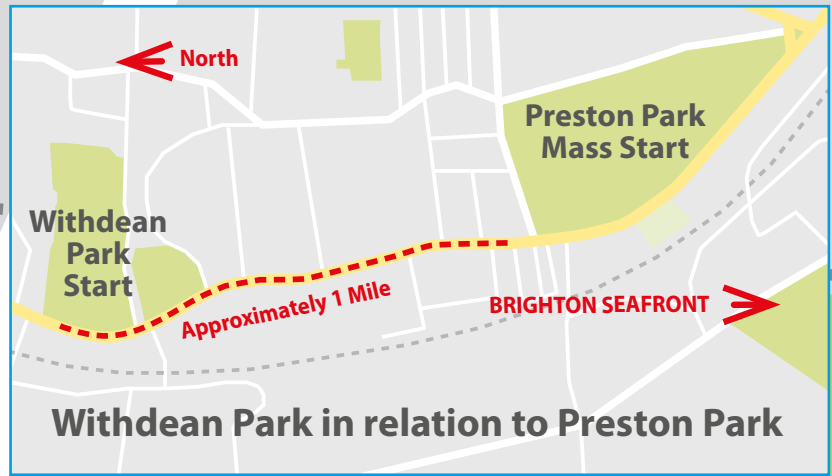

Carden Avenue

Brighton Marathon[®] WITHDEAN PARK START Sunday 20th September 2020 - 9:45am

ENTRY to Park

Withdean Park

Surrenden Park

ROAD CLOSED
5:30am

The Deneway

LONDON ROAD A23

Withdean Runners

Invited Runners

START

RUNNERS ONLY

Baggage

Peacock Lane

Tongdean Lane

ENTRY to Park

London to Brighton Railway Line

Woods

Brighton Marathon[®] WEEKEND

Eldred Avenue

Tongdean Lane

Withdean Sports Stadium