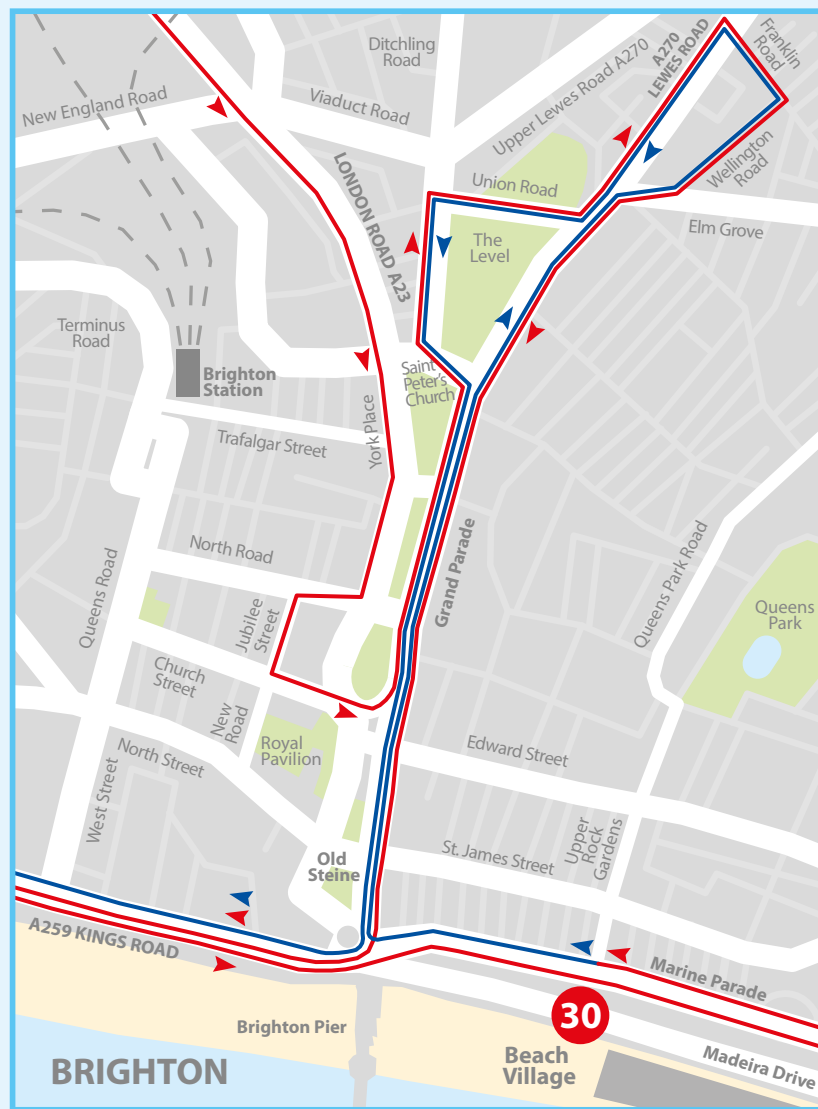

BM Ride

COURSE MAP 2020
Sunday 20th September
Start - 6:45am

KEY

- 10** KM markers
- F** Feed Station