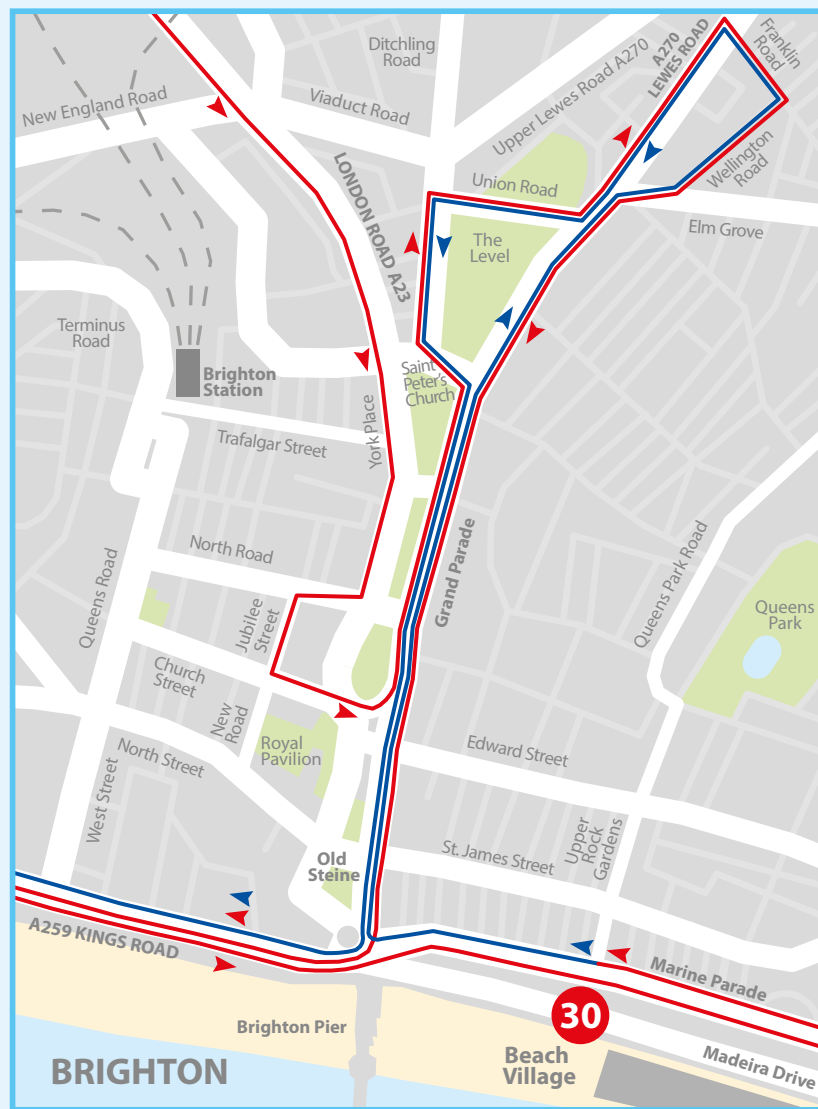

# BM Ride

## COURSE MAP 2020

Sunday 19th April

Start - 6:45am

**KEY**

- 10** KM markers
- F** Feed Station